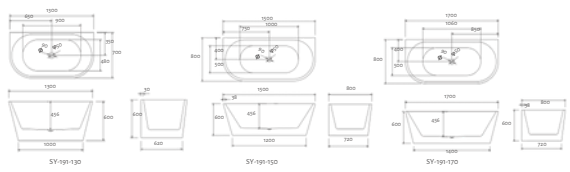

Olivia Collection

8mm ULTRA SLIM RIMS

Product Code	Material	Colour	Size	Price
SY-614-150	Acrylic	Glass White	1500x750x600mm	\$1,480
SY-614-170	Acrylic	Glass White	1700x800x600mm	\$1,971

Harper Collection

Product Code	Material	Colour	Size	Price
SY-190-150L/R	Acrylic	Glass White	1500x750x600mm	\$1,473
SY-190-170L/R	Acrylic	Glass White	1700x800x600mm	\$1,971

Charming Collection

Product Code	Material	Colour	Size	Price
SY-111-150	Acrylic	Glass White	1500x800x600mm	\$1,377
SY-111-160	Acrylic	Glass White	1600x800x600mm	\$1,812
SY-111-170	Acrylic	Glass White	1700x800x600mm	\$1,473

Hannah Collection

Product Code	Material	Colour	Size	Price
SY-991-150	Acrylic	Glass White	1500x700x600mm	\$1,358
SY-991-170	Acrylic	Glass White	1700x800x600mm	\$1,812
SY-991-170	Acrylic	Glass White	1700x800x600mm	\$1,212