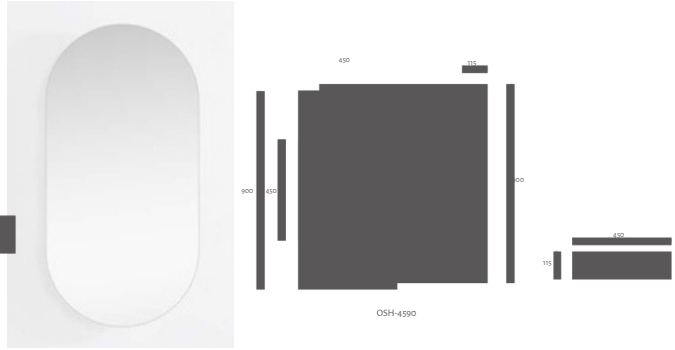

Product Code	Finish	Two Pack	Size	Price	Colour
ASH-6161	Two Pack	610x900x120mm	$328	Matt White	
ASH-6161	Two Pack	610x900x120mm	$372	Matt Black	
ASH-6161	MDF	610x900x120mm	$372	As Prime Oak	

Product Code	Finish	Two Pack	Size	Price	Colour
OSH-4590	Two Pack	450x900x115mm	$254	Matt White	
OSH-4590	Two Pack	450x900x115mm	$312	Matt Black	

Over Shaving

cabinet Gallery