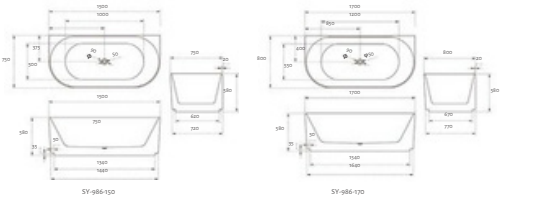

Lamont Collection

Product Code	Material	Colour	Size	Price
SY-995-150/SY-995-170	Acryl	Matt White	1500x750x600mm	€2.044
	Acryl	Matt White	1700x800x600mm	€2.198

Duffy Bathup Gallery

Kira Collection

Product Code	Material	Colour	Size	Price
SY-984-150	Acrylic	Glass White	1500x750x600mm	\$1,376
SY-984-170	Acrylic	Glass White	1700x800x600mm	\$1,852