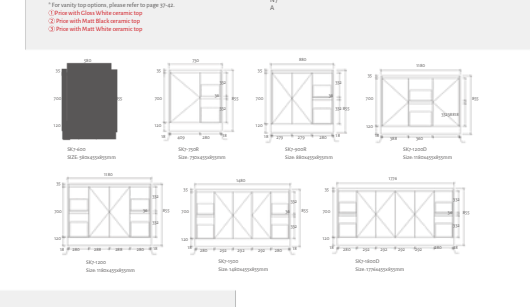

PRODUCT CODE	WIDTH (MM)	COLOR	CABINET ONLY	Vanity With Ceramic Slimline Top (UV3)	Vanity With Stone Top & Ceramic Undermount Top Only	Vanity With Stone Top & Ceramic Undermount Basin
SK2-WH04-SK2-600M	600	Class White	$337	($ 4421) ($ 4505) ($ 4547)	$644	$709
SK2-WH04-SK2-600M	600	Matt White	$404	($ 4547) ($ 4531) ($ 4487)	$644	$709
SK2-WH04-SK2-600M	600	Matt Black	$438	($ 4532) ($ 4517) ($ 4413)	$600	$674
SK2-WH04-SK2-600M	600	Matt Grey	$448	($ 4489) ($ 4457) ($ 4413)	$600	$674

* DOUBLE BOWL OPTION ADD $100
Class White ceramic top
Prime with Matt Black ceramic top
Prime with Matt White ceramic top

Just Happy Gallery