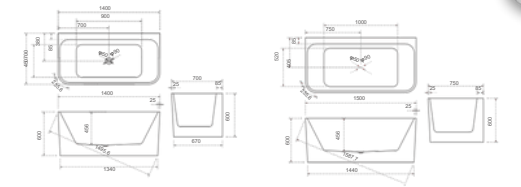

Helix Collection