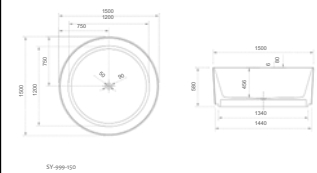

Arcadia Collection