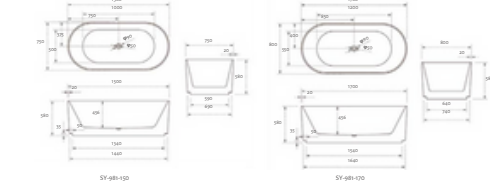

Trina Collection