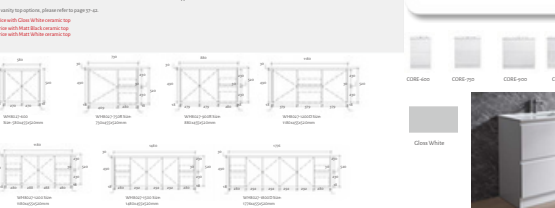

PRODUCT CODE	WIDTH (MM)	COLOR	CABINET ONLY	Vanity With Ceramic Slimline Top (UV3)	Vanity With Stone Top & Ceramic Undermount Top Only	Vanity With Stone Top & Ceramic Undermount Basin
WH04-600M	600	Class White	$337	($ 4421) ($ 4505) ($ 4547)	$644	$709
WH04-600M	600	Matt White	$404	($ 4547) ($ 4531) ($ 4487)	$644	$709
WH04-600M	600	Matt Black	$438	($ 4532) ($ 4517) ($ 4413)	$600	$674
WH04-600M	600	Matt Grey	$448	($ 4489) ($ 4457) ($ 4413)	$600	$674

* DOUBLE BOWL OPTION ADD $100
Class White ceramic top
Prime with Matt Black ceramic top
Prime with Matt White ceramic top