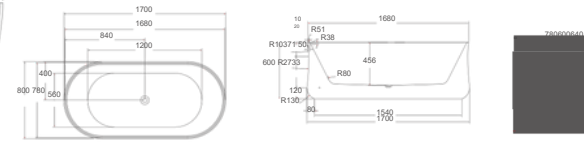

Product Code	Material	Colour	Size	Price
SY-190-150L/R	Acrylic	Glass White	1500x750x600mm	\$1,473
SY-190-170L/R	Acrylic	Glass White	1700x800x600mm	\$1,971

Charming Collection

Product Code	Material	Colour	Size	Price
SY-111-150	Acrylic	Glass White	1500x800x600mm	\$1,377
SY-111-160	Acrylic	Glass White	1600x800x600mm	\$1,812
SY-111-170	Acrylic	Glass White	1700x800x600mm	\$1,473

Hannah Collection

Product Code	Material	Colour	Size	Price
SY-991-150	Acrylic	Glass White	1500x700x600mm	\$1,358
SY-991-170	Acrylic	Glass White	1700x800x600mm	\$1,812
SY-991-170	Acrylic	Glass White	1700x800x600mm	\$1,212

Nova Collection

Product Code	Material	Colour	Size	Price
SY-128-150	Acrylic	Glass White	1500x750x600mm	\$1,318
SY-128-170	Acrylic	Glass White	1700x800x600mm	\$1,428

Nevada Collection

Product Code	Material	Colour	Size	Price
SY-199-170	Acrylic	Glass White	1700x800x600mm	\$1,648