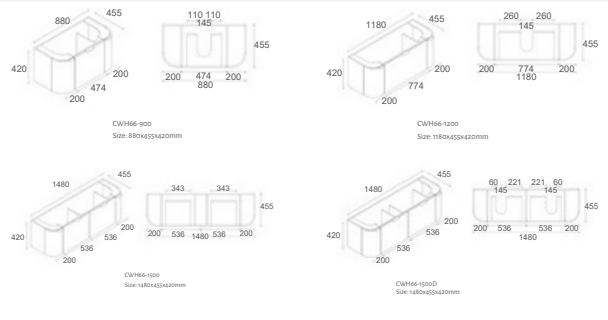

PRODUCT CODE	WIDTH (MM)	COLOUR	CABINET ONLY	VANITY With Flat Stone Bench Top Only	VANITY With Stone Top & Ceramic Undermount Basin
CW466-900WM CW466-900A8	900 900	Matt White Natural Timber	$980 $990	$1,239 $1,249	$1,530 $1,540
CW466-1200WM CW466-1200A8	1200 1200	Matt White Natural Timber	$1,159 $1,199	$1,380 $1,390	$1,800 $1,860
CW466-1500WM CW466-1500A8	1500 1500	Matt White Natural Timber	$1,539 $1,549	$1,890 $1,900	$2,390 $2,400
CW466-1500DWM CW466-1500DA8	1500 1500	Matt White Natural Timber	$1,649 $1,659	$2,010 $2,020	N/A N/A