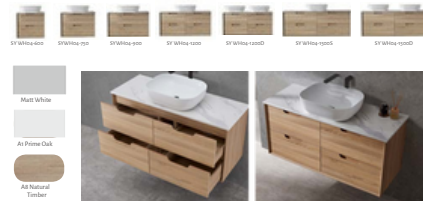

Mina Collection