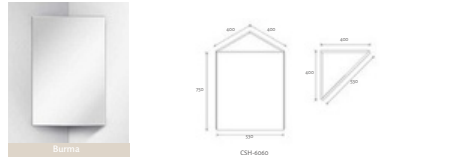

Product Code	Finish	Two Pack	Size	Price	Colour
ESH-6090	Two Pack	600x900x75mm	$214	Matt White	
ESH-6090	Two Pack	600x900x75mm	$234	Matt Black