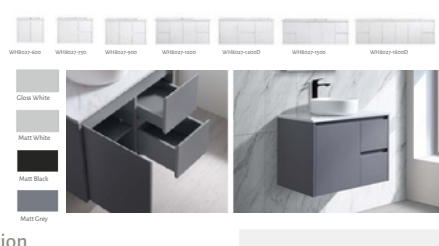

Vanity: Willow - Matt Grey - 750mm
Vanity Top: Esme
Basin: CB-128 - Matt White
LED Mirror: Tasma