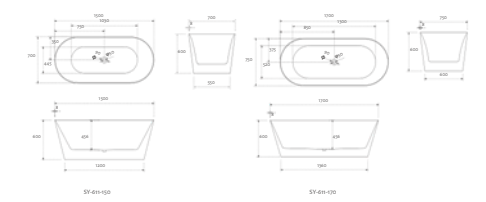

8mm ULTRA SLIM RIMS

Product Code	Material	Colour	Size	Price
SY-614-150	Acrylic	Glass White	1500x750x600mm	$1,480
SY-614-170	Acrylic	Glass White	1700x800x600mm	$1,971