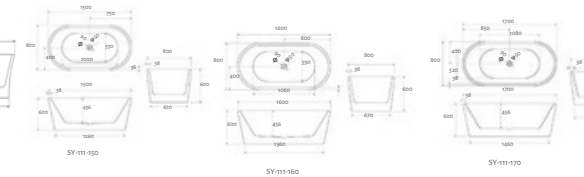

Lamont Collection

Product Code	Material	Colour	Size	Price
SY-995-150/SY-995-170	Acryl	Matt White	1500x750x600mm	€2.044
	Acryl	Matt White	1700x800x600mm	€2.198

Duffy Bathup Gallery

Kira Collection

Product Code	Material	Colour	Size	Price
SY-984-150	Acrylic	Glass White	1500x750x600mm	\$1,376
SY-984-170	Acrylic	Glass White	1700x800x600mm	\$1,852

Olivia Collection

8mm ULTRA SLIM RIMS

Product Code	Material	Colour	Size	Price
SY-614-150	Acrylic	Glass White	1500x750x600mm	\$1,480
SY-614-170	Acrylic	Glass White	1700x800x600mm	\$1,971

Harper Collection

Product Code	Material	Colour	Size	Price
SY-190-150L/R	Acrylic	Glass White	1500x750x600mm	\$1,473
SY-190-170L/R	Acrylic	Glass White	1700x800x600mm	\$1,971

Charming Collection

Product Code	Material	Colour	Size	Price
SY-111-150	Acrylic	Glass White	1500x800x600mm	\$1,377
SY-111-160	Acrylic	Glass White	1600x800x600mm	\$1,812
SY-111-170	Acrylic	Glass White	1700x800x600mm	\$1,473

Hannah Collection

Product Code	Material	Colour	Size	Price
SY-991-150	Acrylic	Glass White	1500x700x600mm	\$1,358
SY-991-170	Acrylic	Glass White	1700x800x600mm	\$1,812
SY-991-170	Acrylic	Glass White	1700x800x600mm	\$1,212