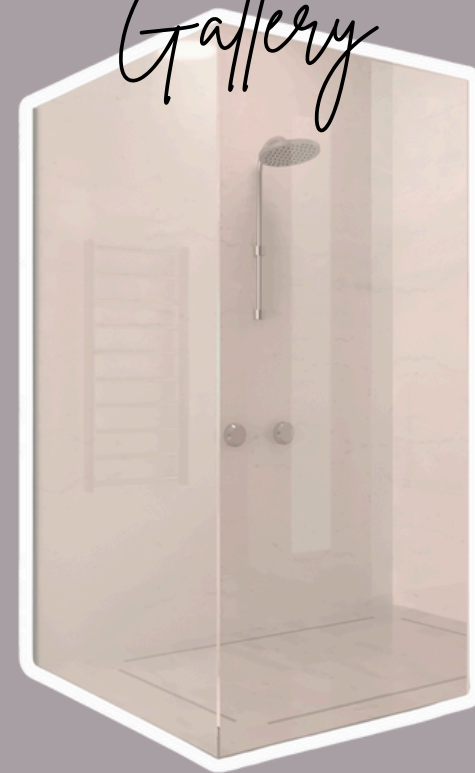

Semi frameless shower screen Sliding door with return panel or by itself 8mm Australian standard safety glass -20 adjustment heavy duty SS 304 sliding bar and handle 1200x800mm/1200x900mm	FCS80-SP	$206
		FCS90-SP	$226
		FCS120	$477
		FCS90B-SP526	
	Semi frameless shower screen Pivot door with return panel or by itself 8mm Australian standard safety glass -20 adjustment heavy duty SS 304 sliding bar and handle 1200x800mm/1200x900mm	FCS120B	$477
		FCP12805636FCP12905655	
		FCP1290B	$655
	Over bath swing panel 6mm Australian standard safety glass	BP5705144	
		BP580	$153
		BP590	$165

	Over bath fix panel 8mm Australian standard safety glass Matte black/Polished chrome	BP70	$127
		BP80	$139
		BP90	$165
	Walk in shower panel -15mm adjustment 8mm Australian standard safety glass Wall channel or glass clip Polished chrome or matte black Support bar 900/1000/1100/1200 Plished chrome or Matte black	WP90	$234
		WP100	$250
		WP110	$267
		WP120	$284

	Wall to wall pivot door 1950mm Height -20mm Adjustment each side 6mm Australian standard safety glass Install with return panel as a corner shower screen 800/900/1000mm	PD80	$324
		PD90	$343
		PD100	$364
		PD90B	$343
	Return panel for wall to wall sliding door and pivot door 6mm Australian standard safety glass -20mm adjustment 800/860/900/1000mm Polished chrome or Matte black	SP80	$192
		SP86	$201
		SP90	$207
		SP100	$222
		SP80B	$191
		SP86B	$199
		SP90B	$206

Our Shower screen Gallery