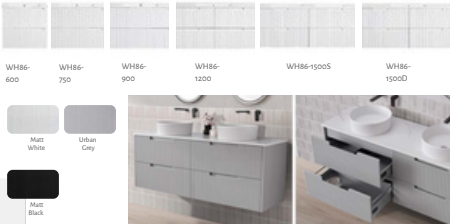

Elena Collection