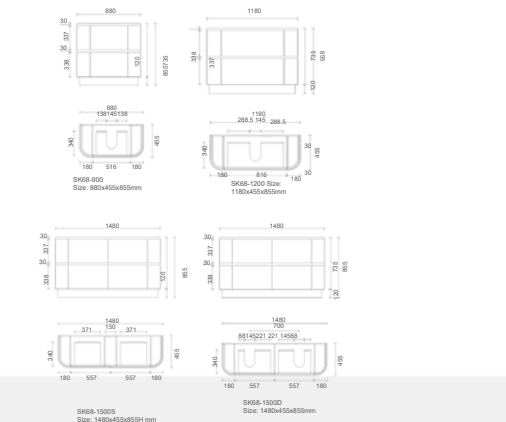

PRODUCT CODE	WIDTH (MM)	COLOUR	CABINET ONLY	VANITY With Flat Stone Bench	VANITY With Stone Top & Ceramic Undermount Basin
SK68-900WM SK68-900A6	900 900	Matt White Rosewood	$1,116 $1,152	$1,412 $1,939	$1,768 $2,445
SK68-1200WM SK68-1200A6	1200 1200	Matt White Rosewood	$1,354 $1,879	$1,801 $2,493	$2,309 $3,014
SK68-1500WM SK68-1500A6	1500 1500	Matt White Rosewood	$1,736 $2,428	$2,104 $2,993	$2,724 $3,762
SK68-1500DWM SK68-1500DA6	1500 1500	Matt White Rosewood	$1,881 $2,600	$2,292 $3,183	$2,842 $3,843