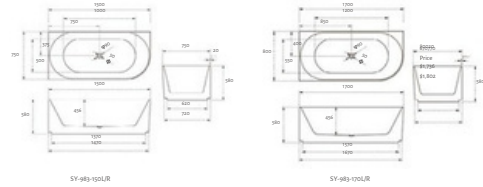

Dapper shaving cabinet

Henley Collection

Trina Collection

Anika Collection

Product Code	Material	Colour	Size	Price
SY-983-150LR	Acryl	Class White	1500x750x600mm	€1.798
SY-983-170LR	Acryl	Class White	1700x800x600mm	€1.824

Product Code	Material	Colour	Size	Price
SY-991-150MW/SY-991-170MW	Acryl	Matt White	1500x750x600mm	€2.044
	Acryl	Matt White	1700x800x600mm	€2.198

Product Code	Material	Colour	Size	Price
SY-981-150	Acryl	Glass White	1500x750x600mm	€1.798
SY-981-170	Acryl	Glass White	1700x800x600mm	€1.824
SY-981-150MAW	Acryl	Matt White	1500x750x600mm	€1.798
SY-981-170MAW	Acryl	Matt White	1700x800x600mm	€1.824