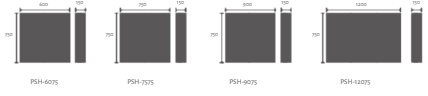

Brighton Collection

Amber Collection

Eric / Burma / Cadel Collection

Product Code	Finish	Two Pack	Size	Price	Colour
PSH-6075	Two Pack	600x720x120mm	\$174	Matt White	
PSH-7075	MDF	600x720x120mm	\$191	Matt White	
PSH-9075	Two Pack	600x720x120mm	\$209	Matt White	
PSH-12075	MDF	600x720x120mm	\$231	Matt White	
PSH-6075	Two Pack	720x720x120mm	\$209	As Prime Oak	
PSH-7075	Two Pack	720x720x120mm	\$231	As Prime Oak	
PSH-9075	Two Pack	720x720x120mm	\$251	As Prime Oak	
PSH-12075	Two Pack	720x720x120mm	\$274	As Prime Oak	
PSH-6075	Two Pack	900x720x120mm	\$264	As Prime Oak	
PSH-7075	Two Pack	900x720x120mm	\$286	As Prime Oak	
PSH-9075	Two Pack	900x720x120mm	\$304	As Prime Oak	
PSH-12075	Two Pack	900x720x120mm	\$329	As Prime Oak	
PSH-6075	Two Pack	1200x720x120mm	\$332	As Prime Oak	
PSH-7075	Two Pack	1200x720x120mm	\$354	As Prime Oak	
PSH-9075	Two Pack	1200x720x120mm	\$374	As Prime Oak	
PSH-12075	Two Pack	1200x720x120mm	\$399	As Prime Oak	