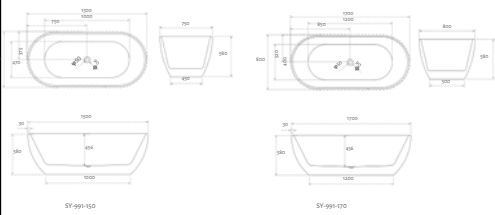

Brighton Collection

Product Code Finish Size Price Colour

BSH-6090W	Two Pack	600x900x30mm	\$312	White
BSH-6090MB	Two Pack	600x900x30mm	\$342	Black
BSH-6090MB	Two Pack	600x900x30mm	\$372	Natural Timber
BSH-6090MB	Two Pack	600x900x30mm	\$402	Black
BSH-6090MB	Two Pack	600x900x30mm	\$432	Natural Timber

Krystal Collection

Product Code Finish Size Price Colour

CSH-6040W	Two Pack	600x400x30mm	\$164	White
CSH-6040MB	Two Pack	600x400x30mm	\$194	Black

Archive Collection

Product Code Finish Size Price Colour

ASH-6040W	Two Pack	600x400x30mm	\$168	White
ASH-6040MB	Two Pack	600x400x30mm	\$198	Black
ASH-6040R	MDF	600x400x30mm	\$228	Natural Timber

Amber Collection

Product Code Finish Size Price Colour

OSH-6090W	Two Pack	600x900x30mm	\$312	White
OSH-6090MB	Two Pack	600x900x30mm	\$342	Black
OSH-6090MB	Two Pack	600x900x30mm	\$372	Natural Timber
OSH-6090MB	Two Pack	600x900x30mm	\$402	Black
OSH-6090MB	Two Pack	600x900x30mm	\$432	Natural Timber

Dapper shaving cabinet

Henley Collection

Trina Collection

Anika Collection

Product Code	Material	Colour	Size	Price
SY-983-150LR	Acryl	Class White	1500x750x600mm	€1.798
SY-983-170LR	Acryl	Class White	1700x800x600mm	€1.824