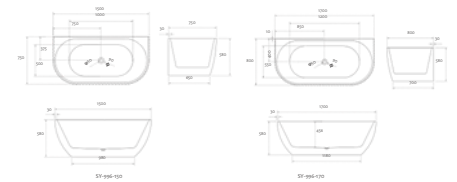

Lamont Collection

Product Code	Material	Colour	Size	Price
SY-995-150/SY-995-170	Acryl	Matt White	1500x750x600mm	€2.044
	Acryl	Matt White	1700x800x600mm	€2.198

Duffy Bathup Gallery