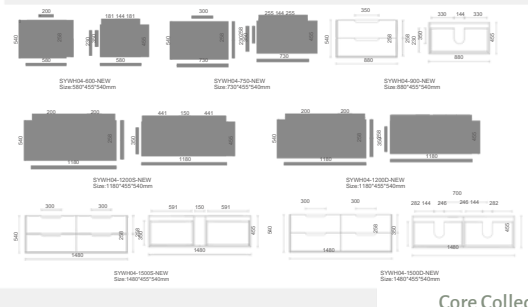

PRODUCT CODE	WIDTH (MM)	COLOR	CABINET ONLY	Vanity With Ceramic Slimline Top (UV3)	Vanity With Stone Top & Ceramic Undermount Top Only	Vanity With Stone Top & Ceramic Undermount Basin
SY-WH04-600M	600	Prime Oak	$279	($ 4724) ($ 4790) ($ 4844)	$447	N/A
SY-WH04-600M	600	Natural Timber	$279	($ 4724) ($ 4790) ($ 4844)	$447	N/A
SY-WH04-600M	600	Matt White	$279	($ 4724) ($ 4790) ($ 4844)	$447	N/A
SY-WH04-750M	750	Prime Oak	$664	($ 1049) ($ 1055) ($ 1061)	$939	$993
SY-WH04-750M	750	Natural Timber	$664	($ 1049) ($ 1055) ($ 1061)	$939	$993
SY-WH04-750M	750	Matt White	$720	($ 1049) ($ 1055) ($ 1061)	$1,048	N/A

* For vanity top options, please refer to page 37-42.
Class White ceramic top
Prime with Matt Black ceramic top
Prime with Matt White ceramic top