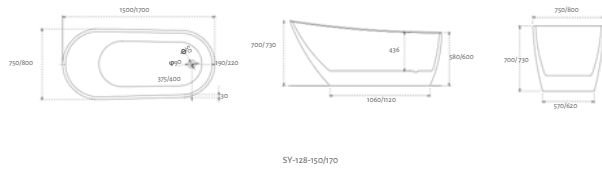

Nova Collection

Product Code	Material	Colour	Size	Price
SY-128-150	Acrylic	Glass White	1500x750x600mm	$1,318
SY-128-170	Acrylic	Glass White	1700x800x600mm	$1,428