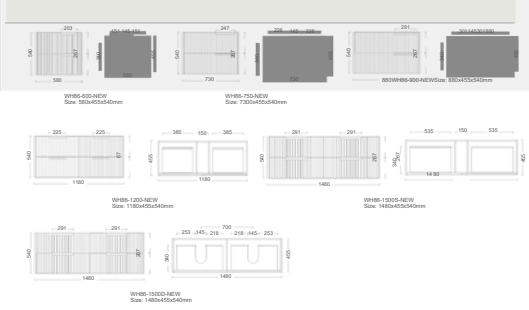

PRODUCT CODE	WIDTH (MM)	COLOUR	CABINET ONLY	VANITY With Ceramic Solid Top (WV)	VANITY With Flat Stone Bench Top Only	VANITY With Stone Top & Ceramic Undermount Basin
WH86-600WM WH86-600BM WH86-600UC	600 600 600	Matt White Matt Black Urban Grey	$514 $505 $505	$1,442 $1,434 $1,434	$1,874 $1,866 $1,866	$2,400 $2,392 $2,392
WH86-750WM WH86-750BM WH86-750UC	750 750 750	Matt White Matt Black Urban Grey	$693 $685 $685	$1,863 $1,855 $1,855	$2,404 $2,396 $2,396	$3,030 $3,022 $3,022
WH86-900WM WH86-900BM WH86-900UC	900 900 900	Matt White Matt Black Urban Grey	$874 $866 $866	$2,284 $2,276 $2,276	$2,918 $2,910 $2,910	$3,544 $3,536 $3,536
WH86-1200WM WH86-1200BM WH86-1200UC	1200 1200 1200	Matt White Matt Black Urban Grey	$1,053 $1,045 $1,045	$2,705 $2,697 $2,697	$3,339 $3,331 $3,331	$3,964 $3,956 $3,956
WH86-1500WM WH86-1500BM WH86-1500UC	1500 1500 1500	Matt White Matt Black Urban Grey	$1,333 $1,325 $1,325	$3,126 $3,118 $3,118	$3,760 $3,752 $3,752	$4,385 $4,377 $4,377
WH86-1500DWM WH86-1500DBM WH86-1500DUC	1500 1500 1500	Matt White Matt Black Urban Grey	$1,397 $1,389 $1,389	$3,190 $3,182 $3,182	$3,824 $3,816 $3,816	$4,449 $4,441 $4,441