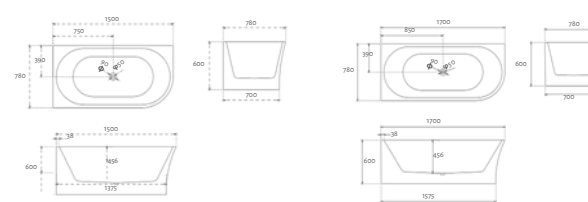

Lamont Collection

Product Code	Material	Colour	Size	Price
SY-995-150/SY-995-170	Acryl	Matt White	1500x750x600mm	€2.044
	Acryl	Matt White	1700x800x600mm	€2.198

Duffy Bathup Gallery

Kira Collection

Product Code	Material	Colour	Size	Price
SY-984-150	Acrylic	Glass White	1500x750x600mm	\$1,376
SY-984-170	Acrylic	Glass White	1700x800x600mm	\$1,852

Olivia Collection

8mm ULTRA SLIM RIMS

Product Code	Material	Colour	Size	Price
SY-614-150	Acrylic	Glass White	1500x750x600mm	\$1,480
SY-614-170	Acrylic	Glass White	1700x800x600mm	\$1,971

Harper Collection

Product Code	Material	Colour	Size	Price
SY-190-150L/R	Acrylic	Glass White	1500x750x600mm	\$1,473
SY-190-170L/R	Acrylic	Glass White	1700x800x600mm	\$1,971

Charming Collection

Product Code	Material	Colour	Size	Price
SY-111-150	Acrylic	Glass White	1500x800x600mm	\$1,377
SY-111-160	Acrylic	Glass White	1600x800x600mm	\$1,812
SY-111-170	Acrylic	Glass White	1700x800x600mm	\$1,473

Hannah Collection

Product Code	Material	Colour	Size	Price
SY-991-150	Acrylic	Glass White	1500x700x600mm	\$1,358
SY-991-170	Acrylic	Glass White	1700x800x600mm	\$1,812
SY-991-170	Acrylic	Glass White	1700x800x600mm	\$1,212