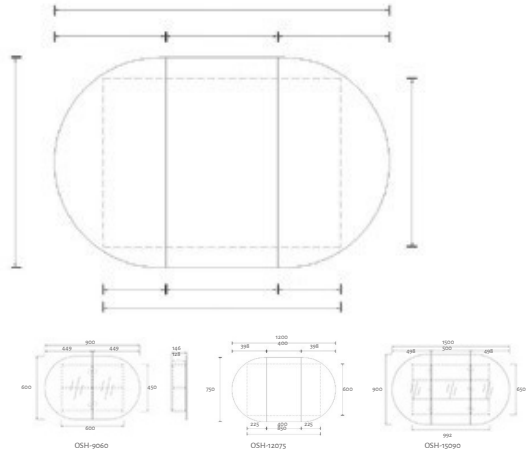

Product Code	Finish	Two Pack	Size	Price	Colour
PSH-6075	Two Pack	600x720x120mm	$174	Matt White	
PSH-7075	MDF	600x720x120mm	$191	Matt White	
PSH-9075	Two Pack	600x720x120mm	$209	Matt White	
PSH-12075	MDF	600x720x120mm	$231	Matt White	
PSH-6075	Two Pack	720x720x120mm	$209	As Prime Oak	
PSH-7075	Two Pack	720x720x120mm	$231	As Prime Oak	
PSH-9075	Two Pack	720x720x120mm	$251	As Prime Oak	
PSH-12075	Two Pack	720x720x120mm	$274	As Prime Oak	
PSH-6075	Two Pack	900x720x120mm	$264	As Prime Oak	
PSH-7075	Two Pack	900x720x120mm	$286	As Prime Oak	
PSH-9075	Two Pack	900x720x120mm	$304	As Prime Oak	
PSH-12075	Two Pack	900x720x120mm	$329	As Prime Oak	
PSH-6075	Two Pack	1200x720x120mm	$332	As Prime Oak	
PSH-7075	Two Pack	1200x720x120mm	$354	As Prime Oak	
PSH-9075	Two Pack	1200x720x120mm	$374	As Prime Oak	
PSH-12075	Two Pack	1200x720x120mm	$399	As Prime Oak	

Product Code	Finish	Two Pack	Size	Price	Colour
OSH-9060	Two Pack	900x600x66mm	$394	Matt White	
OSH-12075	Two Pack	900x600x66mm	$428	Matt White	
OSH-15090	Two Pack	900x600x66mm	$468	Matt White	
OSH-9060	Two Pack	1200x720x66mm	$504	Matt Black	
OSH-12075	Two Pack	1200x720x66mm	$570	Matt Black	
OSH-15090	Two Pack	1200x720x66mm	$628	Matt Black	
OSH-9060	Two Pack	1500x900x66mm	$724	As Prime Oak	
OSH-12075	Two Pack	1500x900x66mm	$774	As Prime Oak	
OSH-15090	Two Pack	1500x900x66mm	$824	As Prime Oak